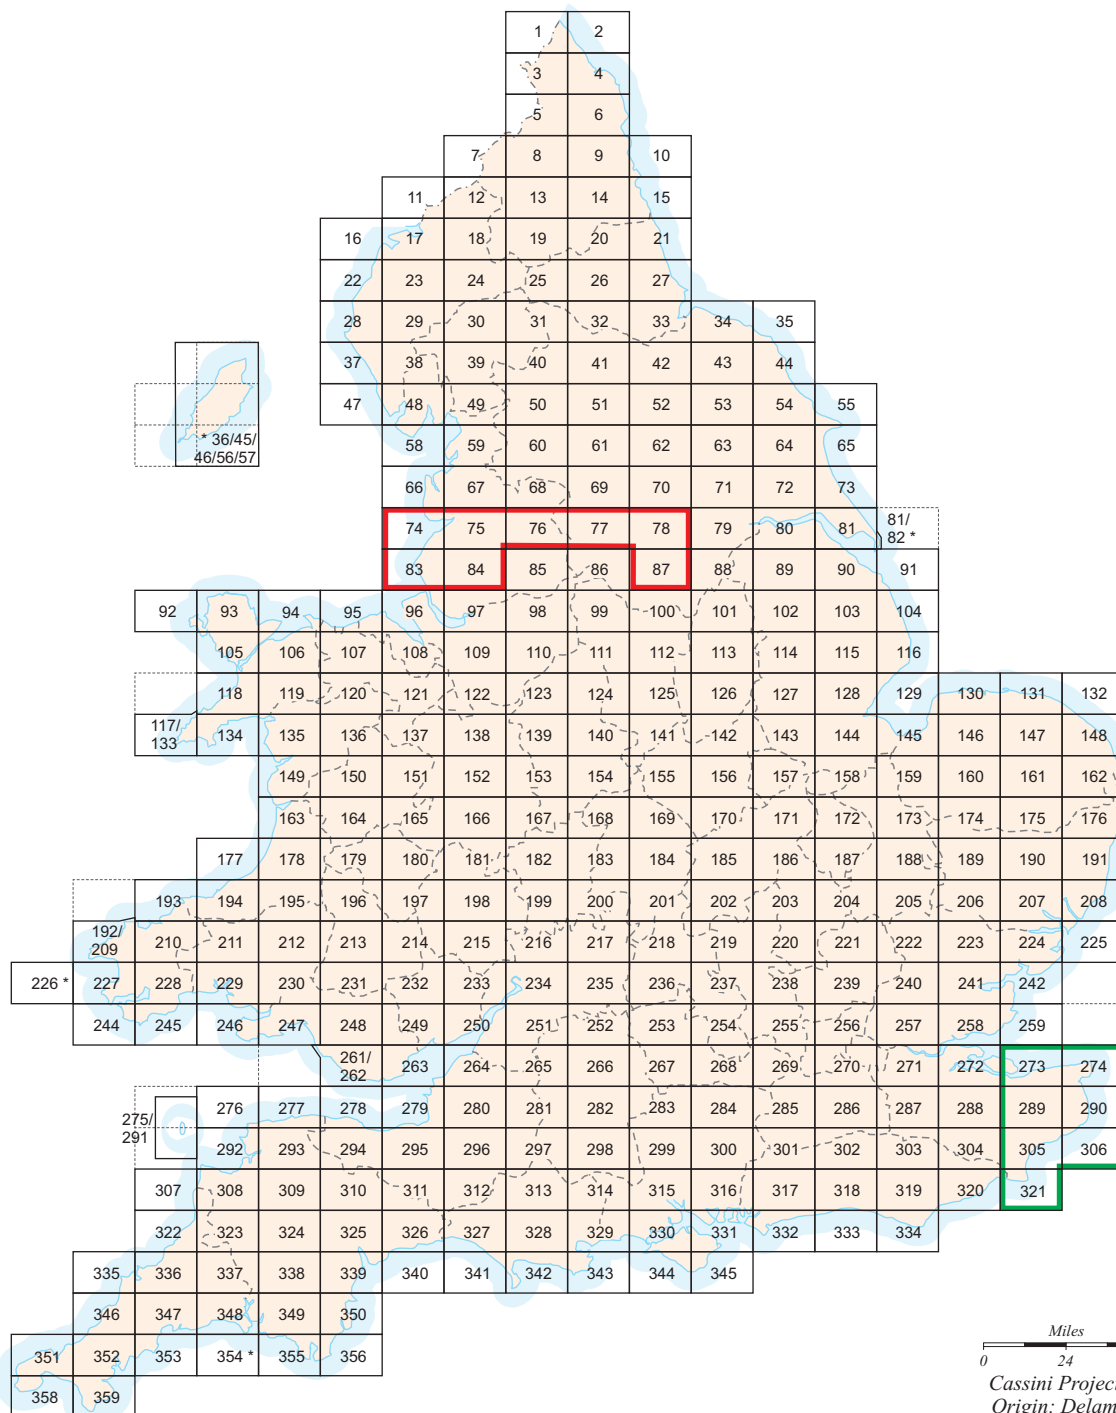

# One-inch New Series, Revised New Series, Third and Fourth Edition maps of England and Wales

357/360

**\* Notes**

The Isle of Man sheet lines are those of the planned Old Series sheet 100.  
 Sheet 82 first published in Revised New Series (combined with existing sheet 81).  
 Sheet 226 not issued in Revised New Series; The Smalls inset on 227 in Third Edition.  
 Eddystone Rocks not revised; sheet 354 only published in original New Series.

— Area first published in Revised New Series  
— Area covered by Fourth Edition