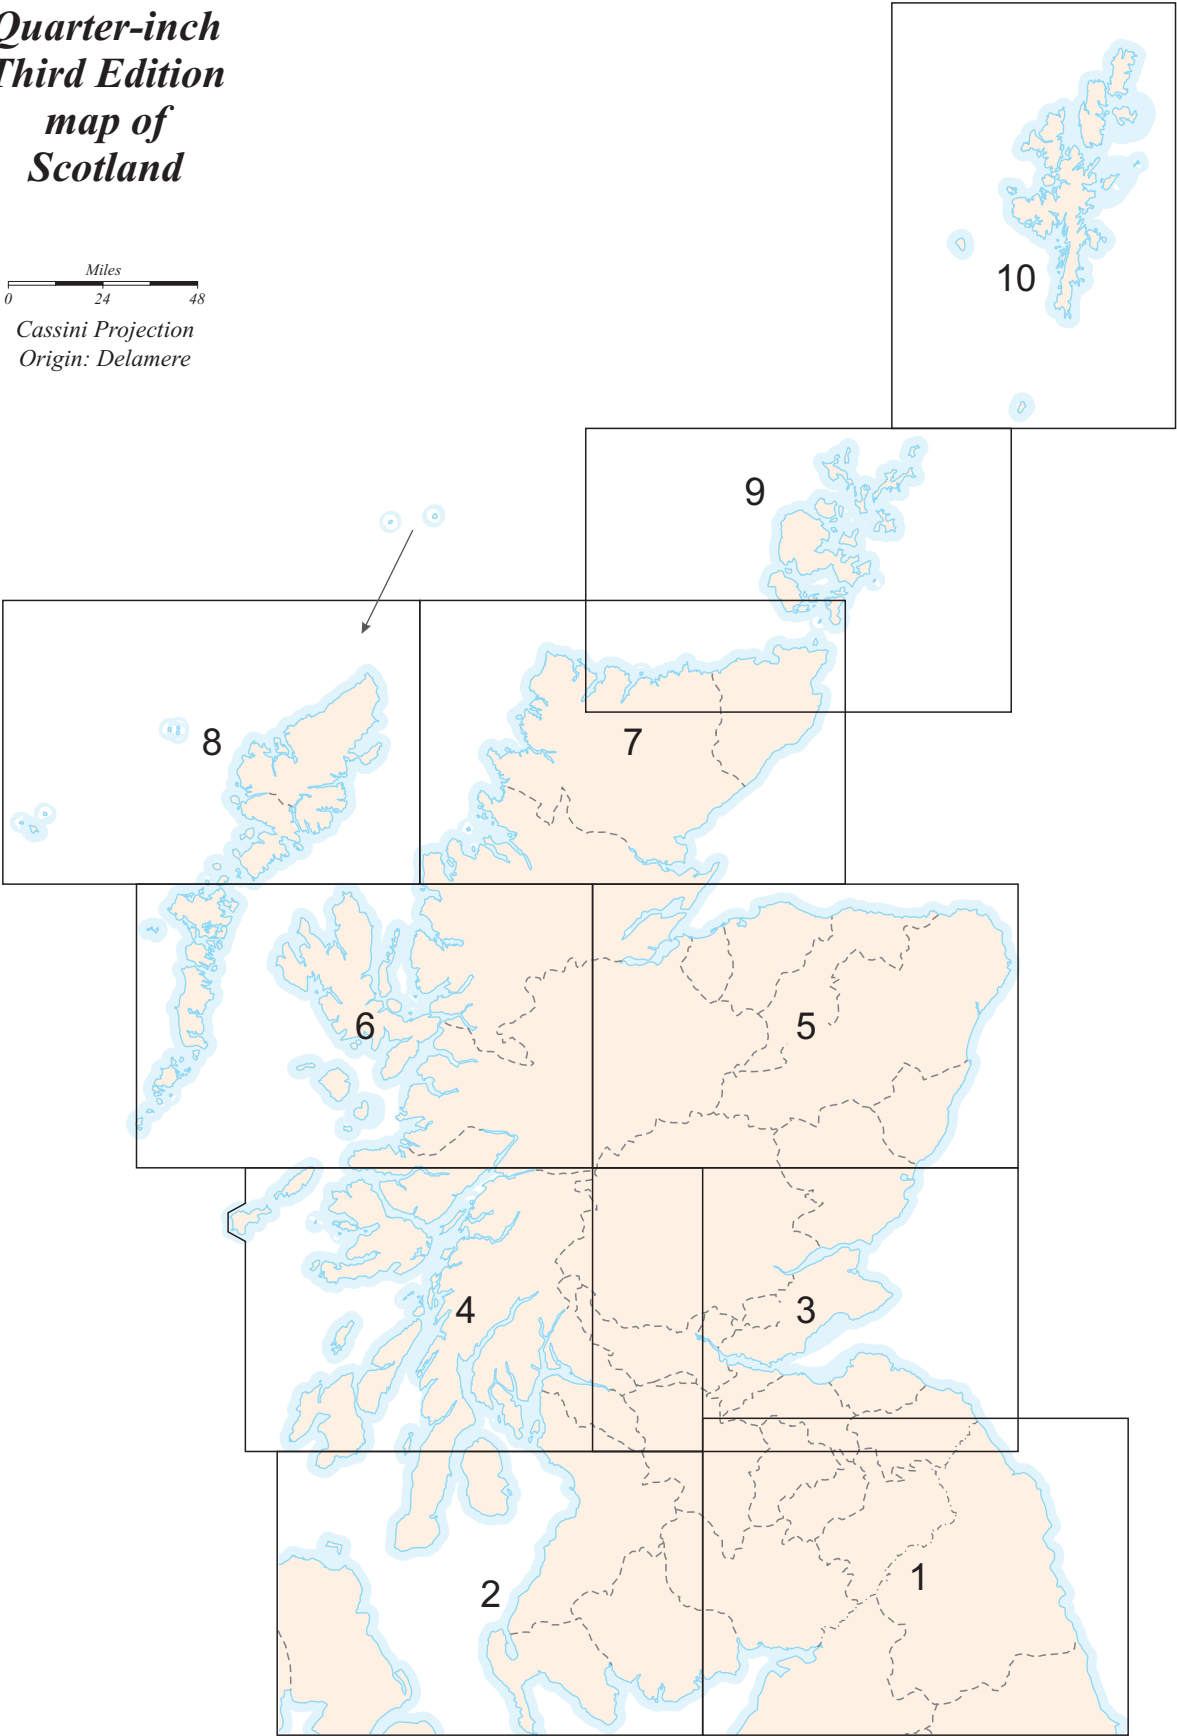

*Quarter-inch
Third Edition
map of
Scotland*

Miles
0 24 48
Cassini Projection
Origin: Delamere

Sheet 1 is also part of the Third Edition map of England and Wales. Sheet 2 includes part of Ireland.