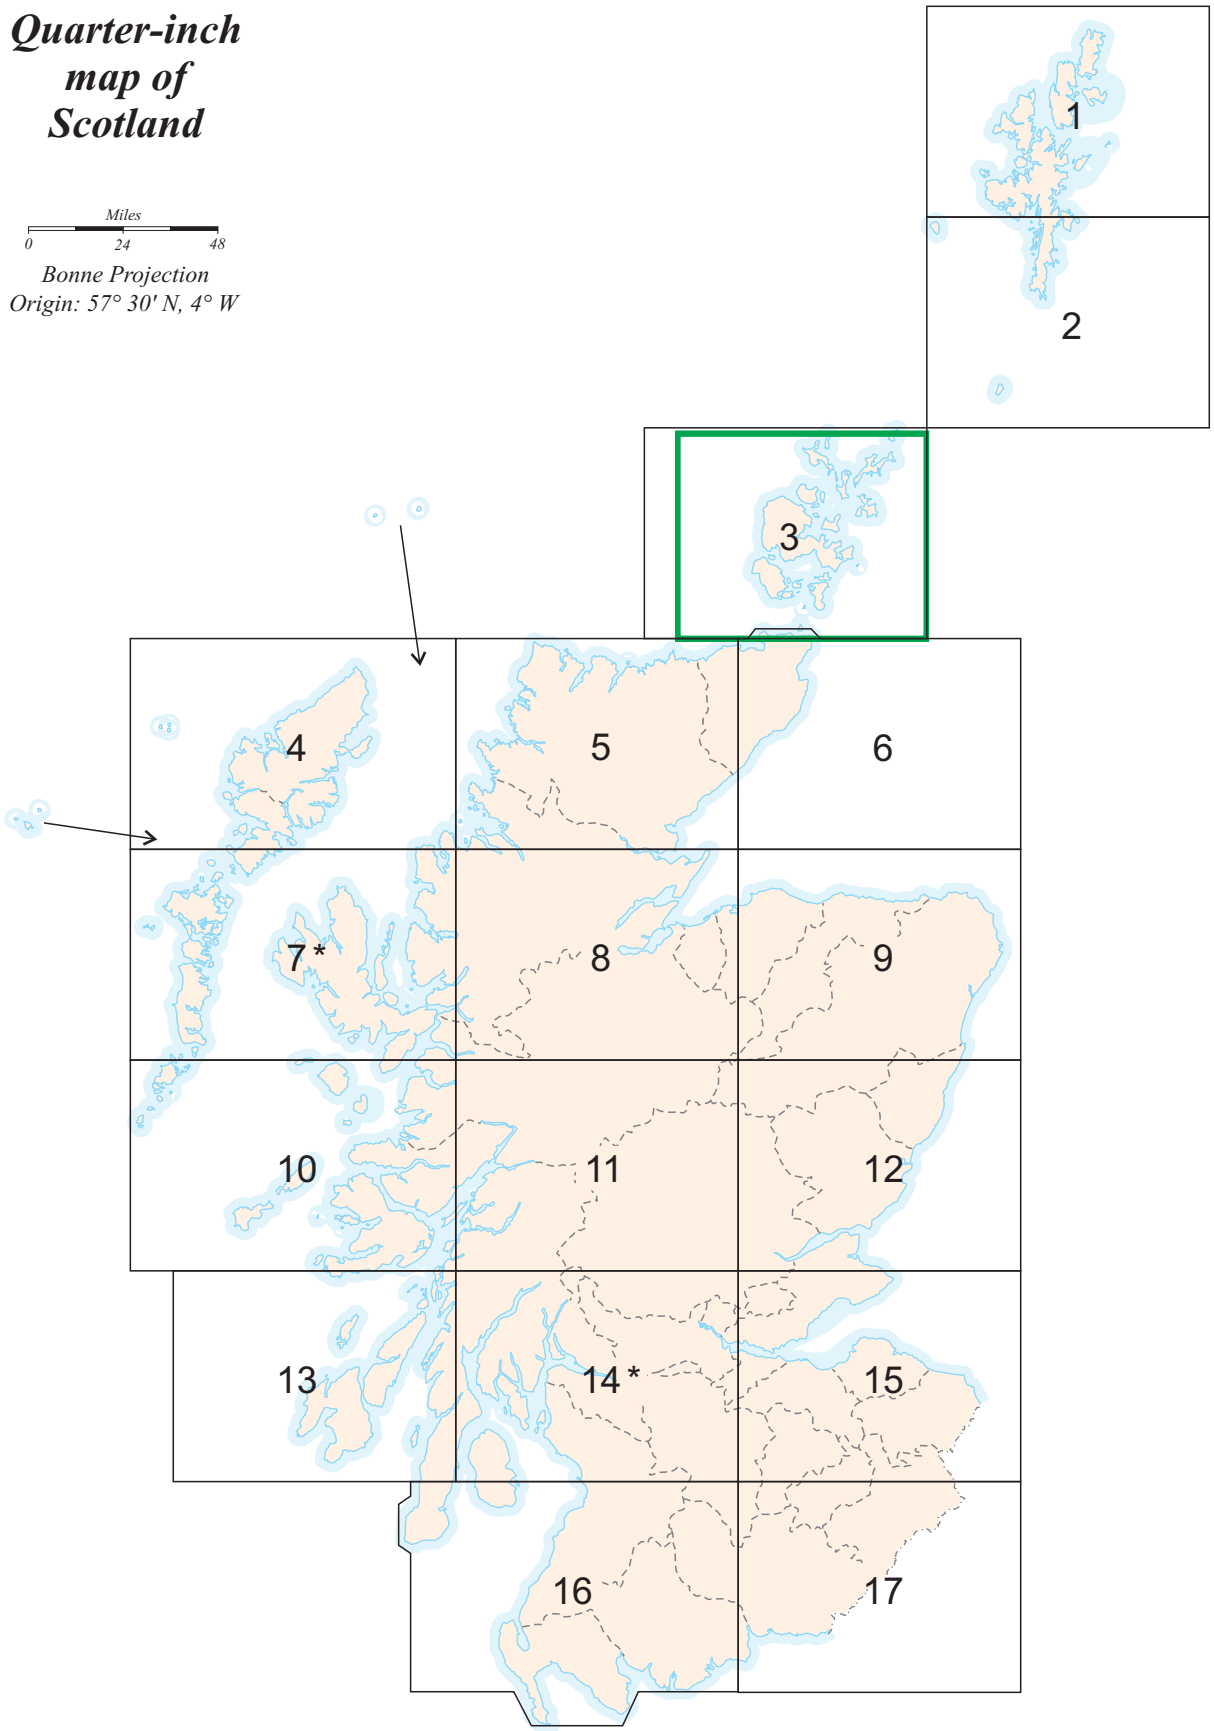

Quarter-inch map of Scotland

Bonne Projection
Origin: 57° 30' N, 4° W

Outline sheet also published
in a Provisional Edition

* Outline sheets also published
in a Second Edition