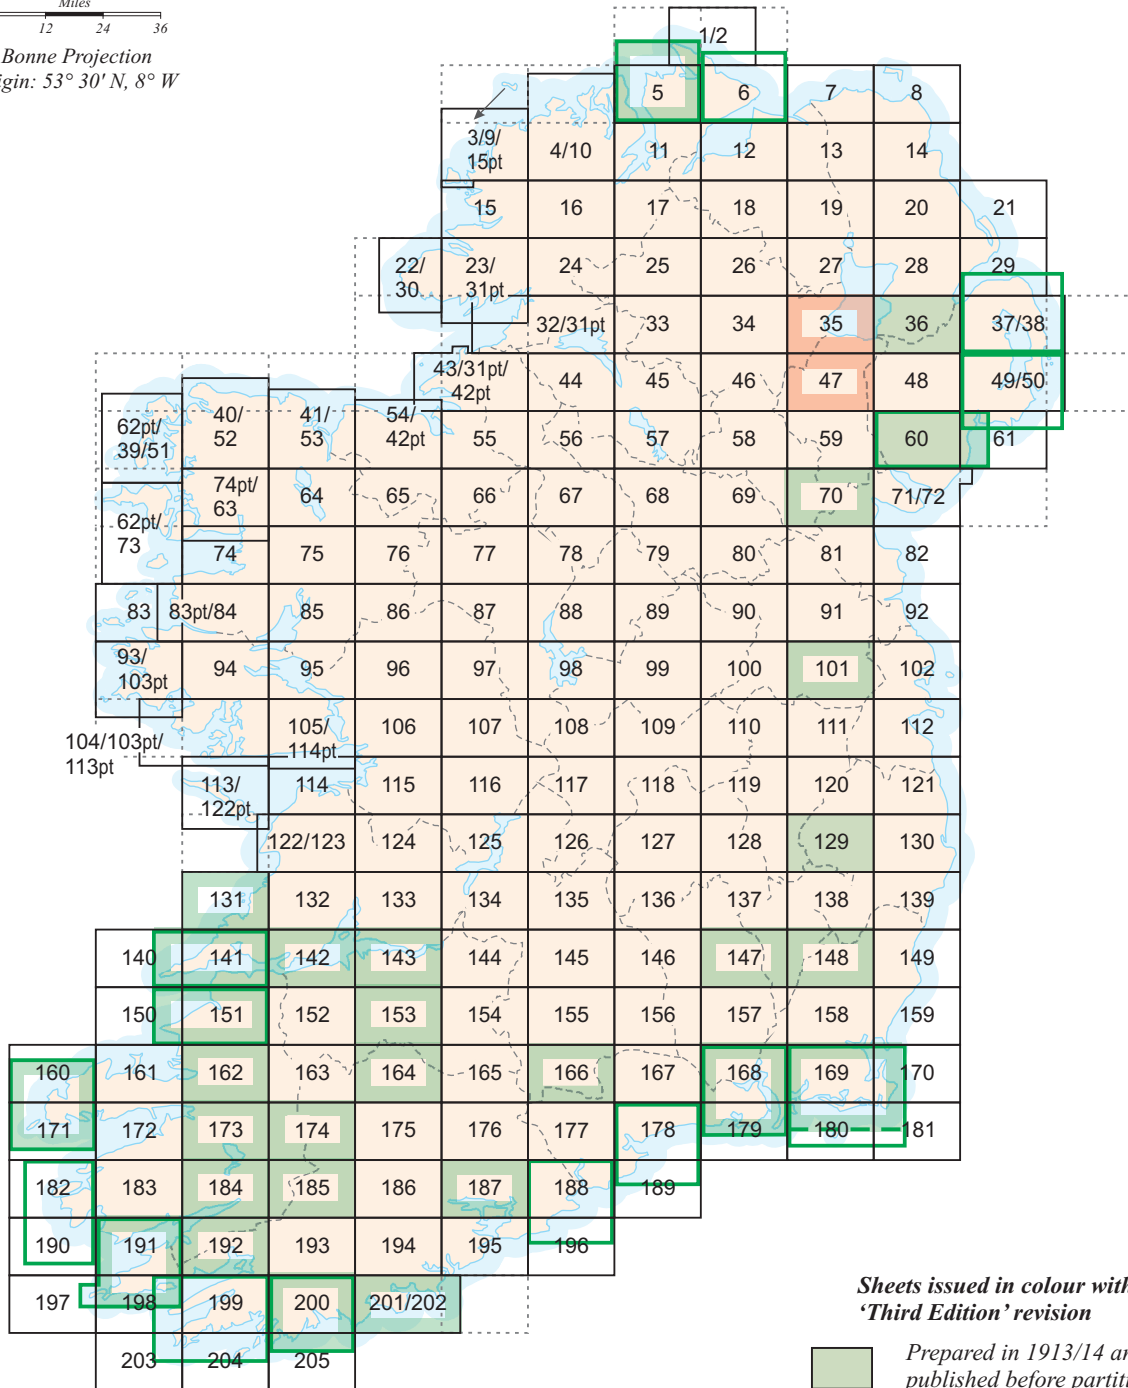

# One-inch map of Ireland in colour

  
 Bonne Projection  
 Origin: 53° 30' N, 8° W

***Sheets issued in colour with  
'Third Edition' revision***

- Prepared in 1913/14 and published before partition
- Published by OSNI in 1945
- Published by OSI from 1945

- Sheets as originally published
- Sheets combined on reissue
- Sheet line as altered in 1908

*A Third Edition large sheet series was designed but only sheet 16/17, Belfast, and sheet 80, Cork, were published*