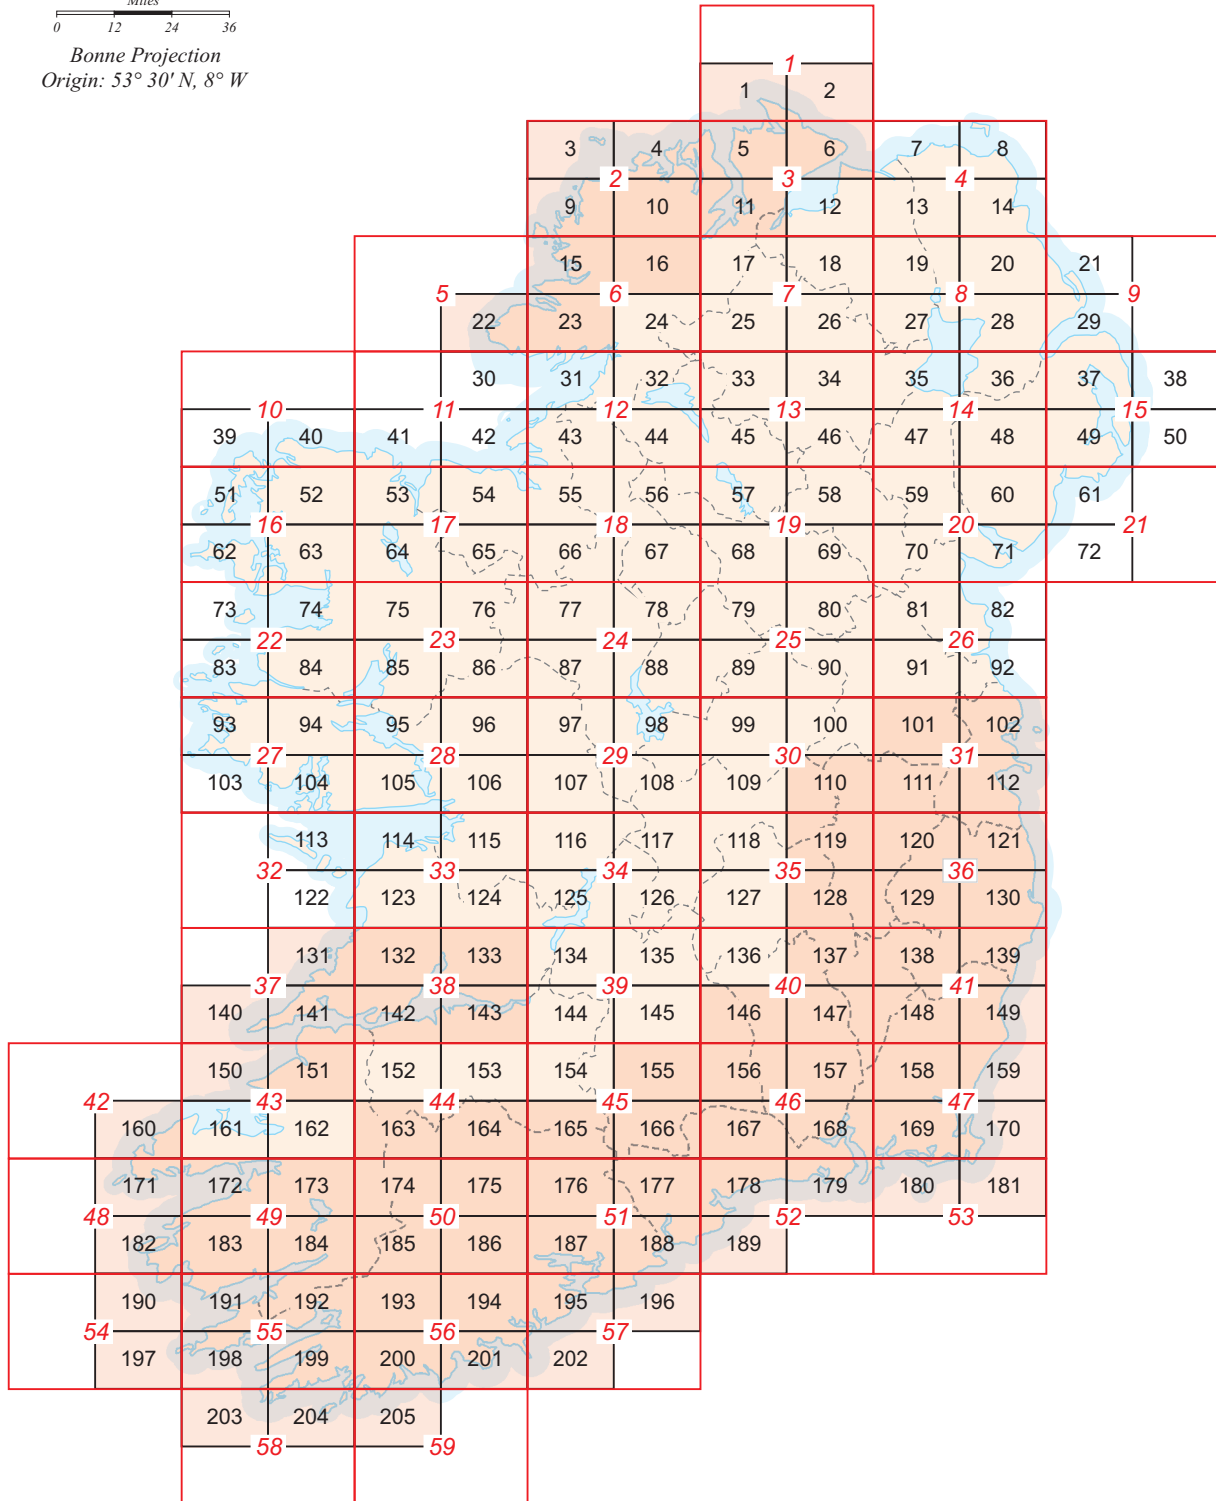

One-inch First Edition map of Ireland

 Miles
 Bonne Projection
 Origin: 53° 30' N, 8° W

The red lines and figures show the original full sheet layout. The quarter sheets issued as such are shaded. In 1858, each quarter sheet was renumbered as an individual small sheet, all 205 of which were published.