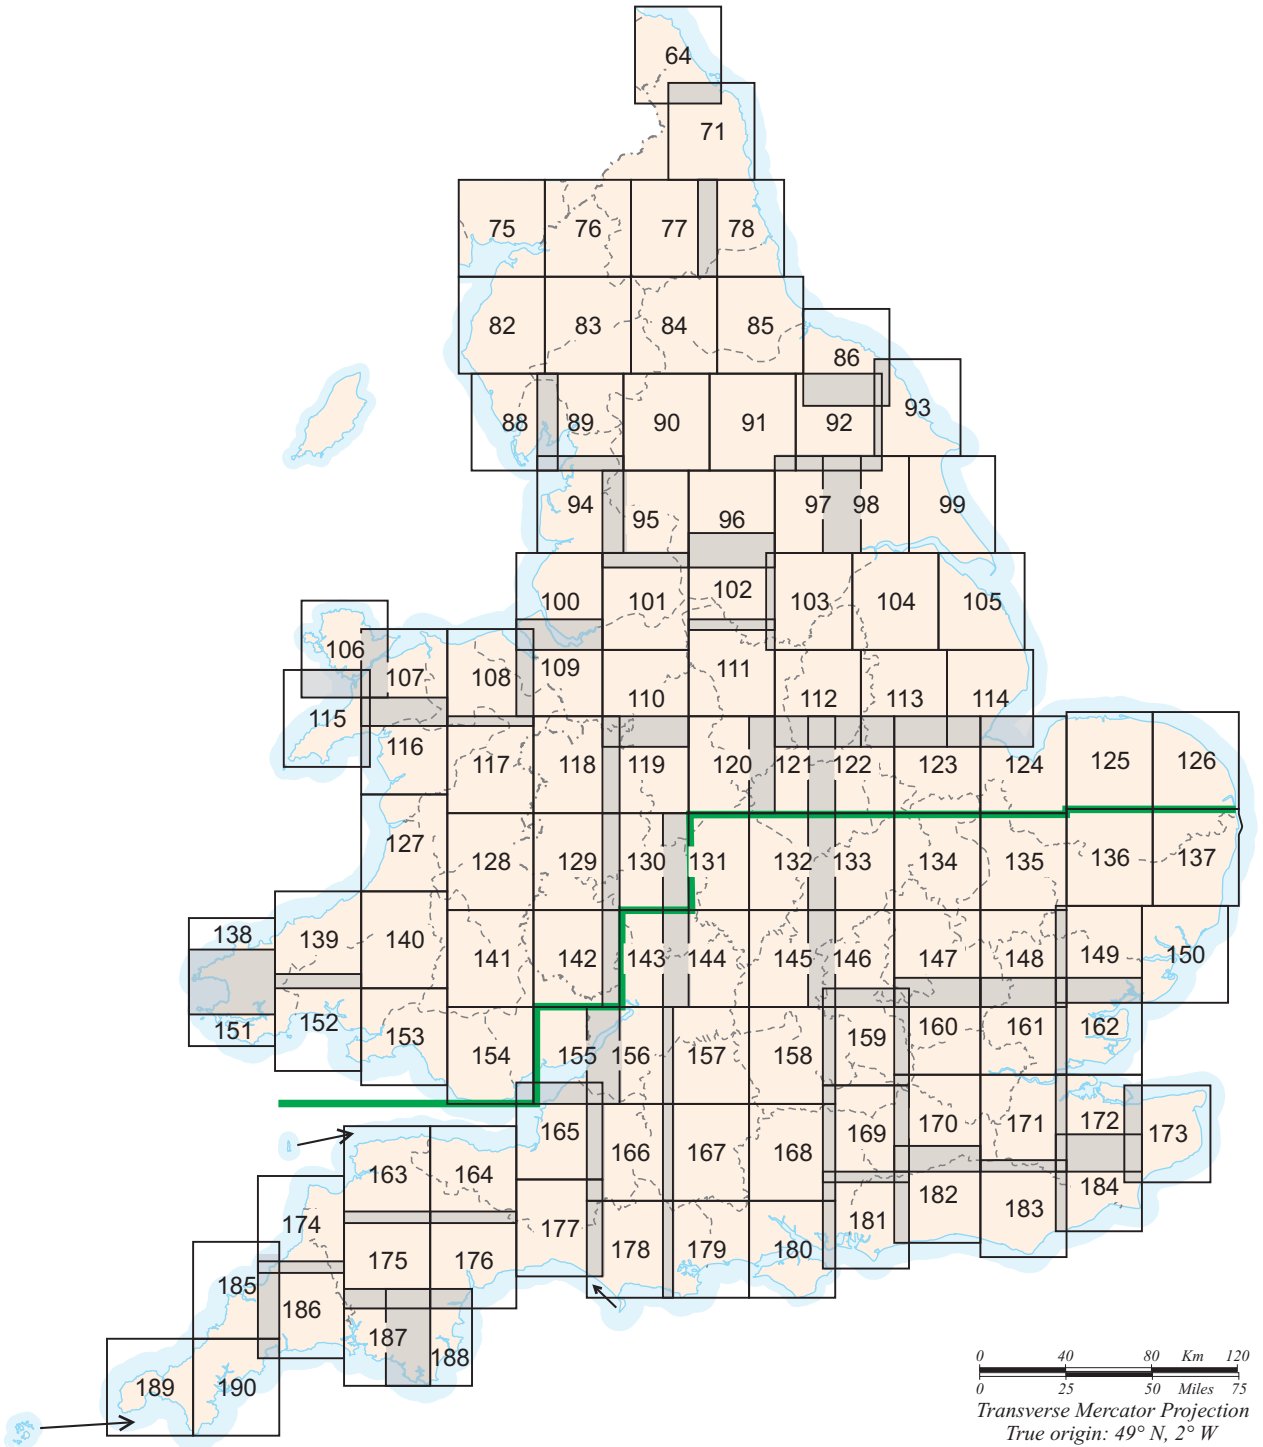

One-inch New Popular Edition map of Great Britain

Also known as the Sixth Edition, this was to be a map of Great Britain but only the sheets covering England and Wales were published. North of the green line only 'Provisional Edition' sheets were issued, based on Popular Edition source material. The layout of sheets 106, 160, 161, 185 and 189 differs slightly from that used in the Seventh Series.