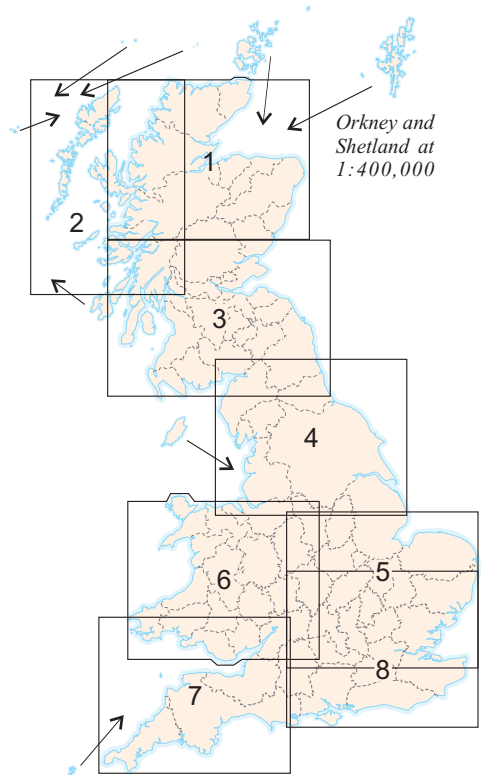

Fifth Series

**1:250,000
maps of
Great Britain**

*Transverse Mercator Projection
True origin: 49° N, 2° W*

*Sheet 1
is a
three-part
composite*

Routemaster Series

*Orkney and
Shetland at
1:400,000*

Travelmaster Series

*Sheet 1 is a 1:625,000 map of Great Britain.
Sheets 7, 8 & 9 are as in the Routemaster Series.*

*Orkney and
Shetland at
1:400,000*

Road Map Series

*The same layout as the Travelmaster Series,
but with the sheets numbered from 1 to 8.*