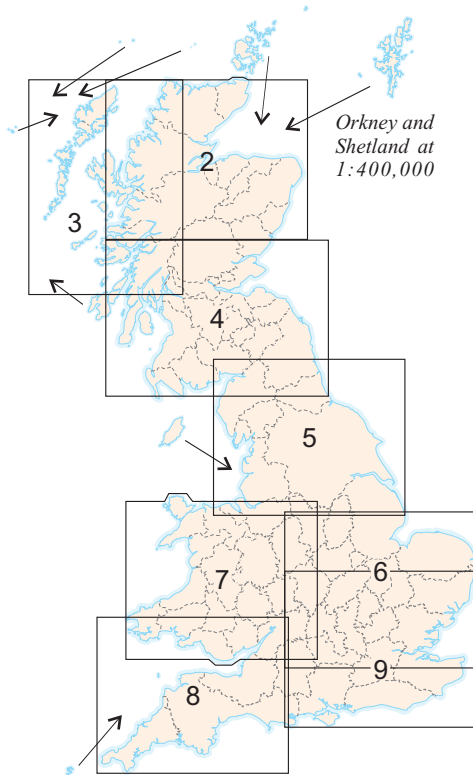

Fifth Series

**1:250,000
maps of
Great Britain**

*Transverse Mercator Projection
True origin: 49° N, 2° W*

*Sheet 1
is a
three-part
composite*

Routemaster Series

*Orkney and
Shetland at
1:400,000*

Travelmaster Series

*Sheet 1 is a 1:625,000 map of Great Britain.
Sheets 7, 8 & 9 are as in the Routemaster Series.*

*Orkney and
Shetland at
1:400,000*

Road Map Series

*The same layout as the Travelmaster Series,
but with the sheets numbered from 1 to 8.*