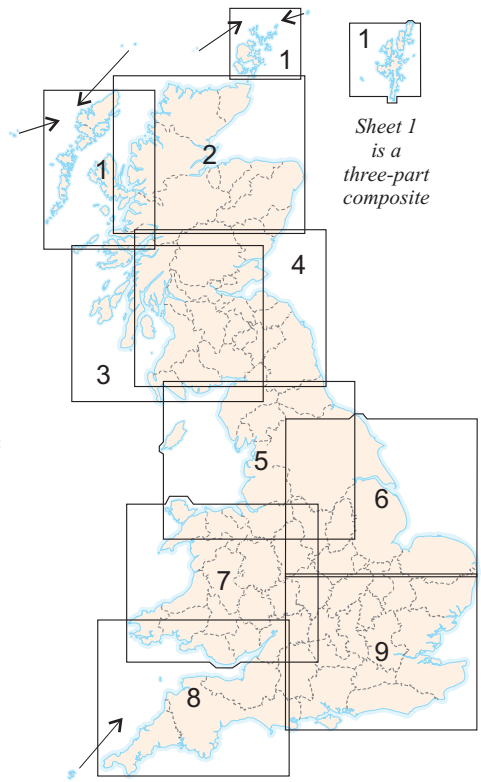

Fifth Series

**1:250,000
maps of
Great Britain**

*Transverse Mercator Projection
True origin: 49° N, 2° W*

*Sheet 1
is a
three-part
composite*

Routemaster Series

*Orkney and
Shetland at
1:400,000*

Travelmaster Series

*Sheet 1 is a 1:625,000 map of Great Britain.
Sheets 7, 8 & 9 are as in the Routemaster Series.*

*Orkney and
Shetland at
1:400,000*

Road Map Series

*The same layout as the Travelmaster Series,
but with the sheets numbered from 1 to 8.*