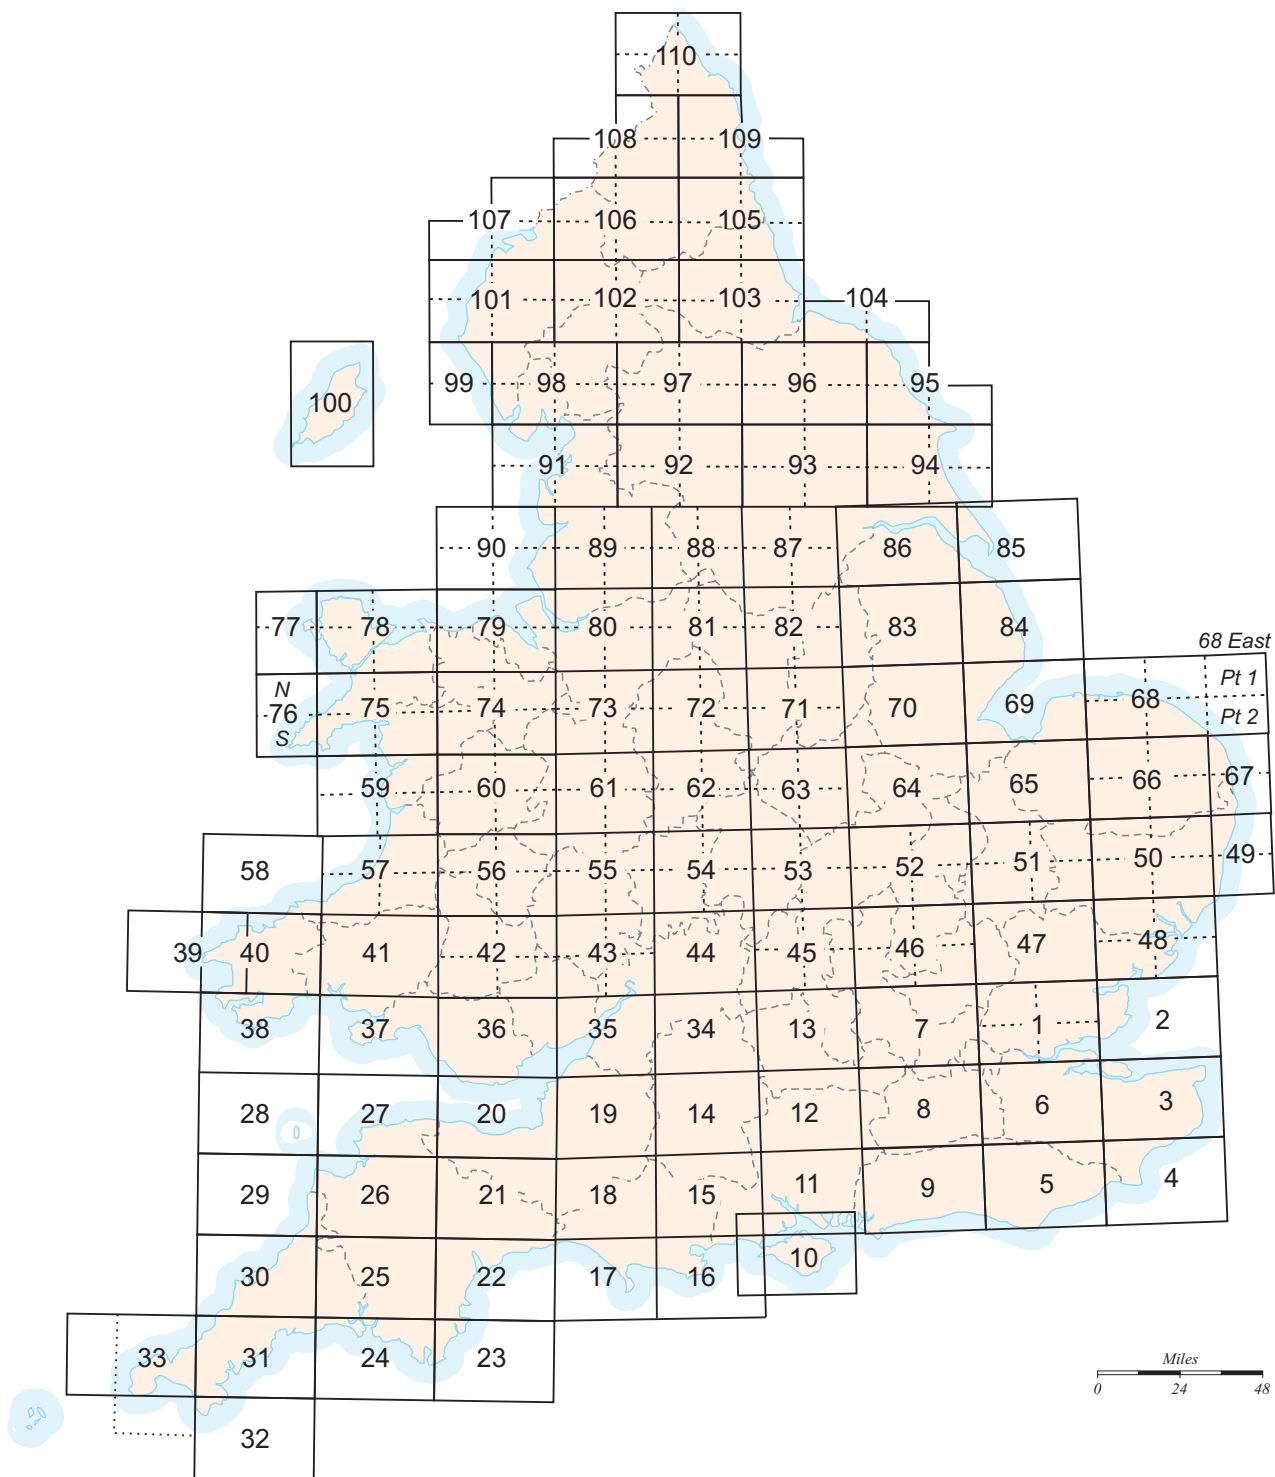

*One-inch Old Series
map of
England and Wales*

Dashed lines indicate sheets issued as quarter sheets, suffixed NW, NE, SW, SE (except as shown). Sheets 1 and 48 were originally published as full sheets. Sheets 43 and 55 were reissued as full sheets. Sheet 33 was reissued in portrait format.