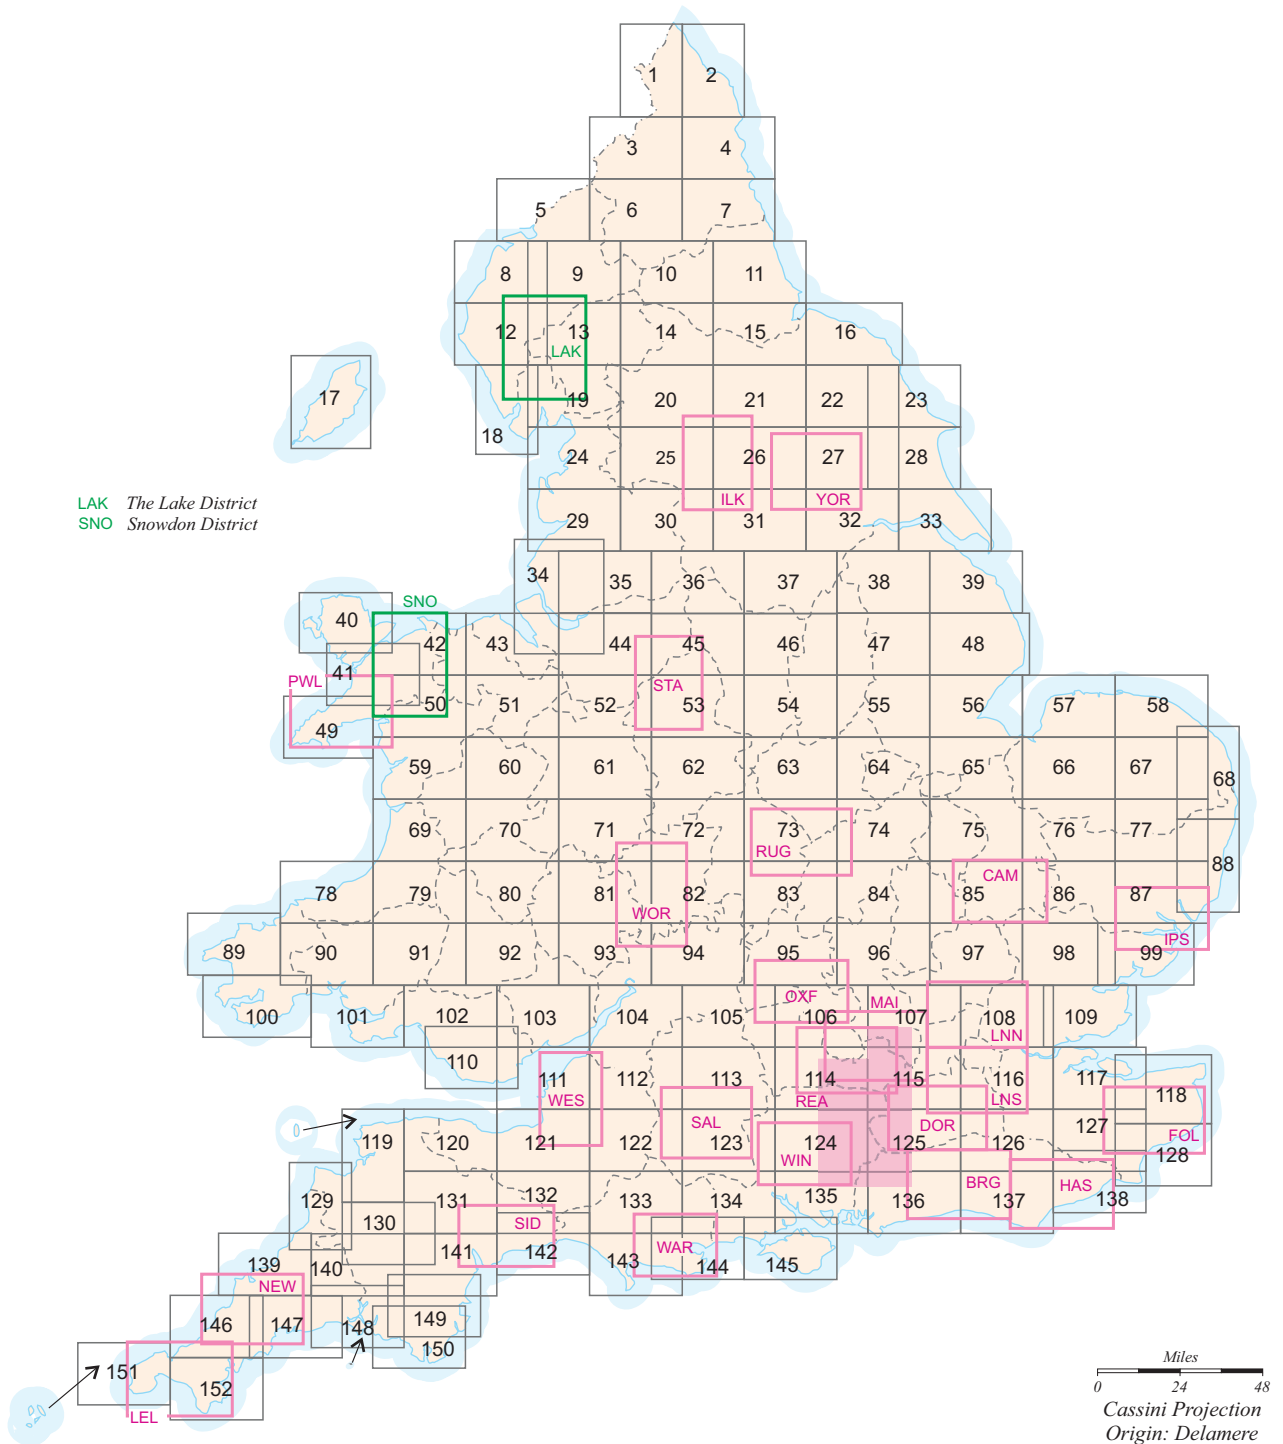

One-inch Third Edition, England and Wales District & Tourist Maps

- Large Sheet Series
- Tourist maps
- District maps
- The various sheets covering the Aldershot district and the Windsor neighbourhood are not shown individually

LAK The Lake District
SNO Snowdon District

- | | | |
|----------------------------|------------------------------------|--|
| BRG Brighton & Worthing | LNN London (North) | SAL Salisbury Plain |
| CAM Cambridge | LNS London (South) | SID Sidmouth, Budleigh Salterton & Exmouth |
| DOR Dorking and Leith Hill | MAJ Maidenhead, Windsor and Henley | STA Staffordshire Potteries and District |
| FOL Folkestone and Dover | NEW Newquay | WAR Wareham and Surrounding Country |
| HAS Hastings and Bexhill | OXF Oxford | WES Weston super Mare |
| ILK Ilkley | PWL Pwllheli and Criccieth | WIN Winchester |
| IPS Ipswich and Felixstowe | REA Reading and District | WOR Worcester and Malvern |
| LEL Land's End and Lizard | RUG Rugby | YOR York |