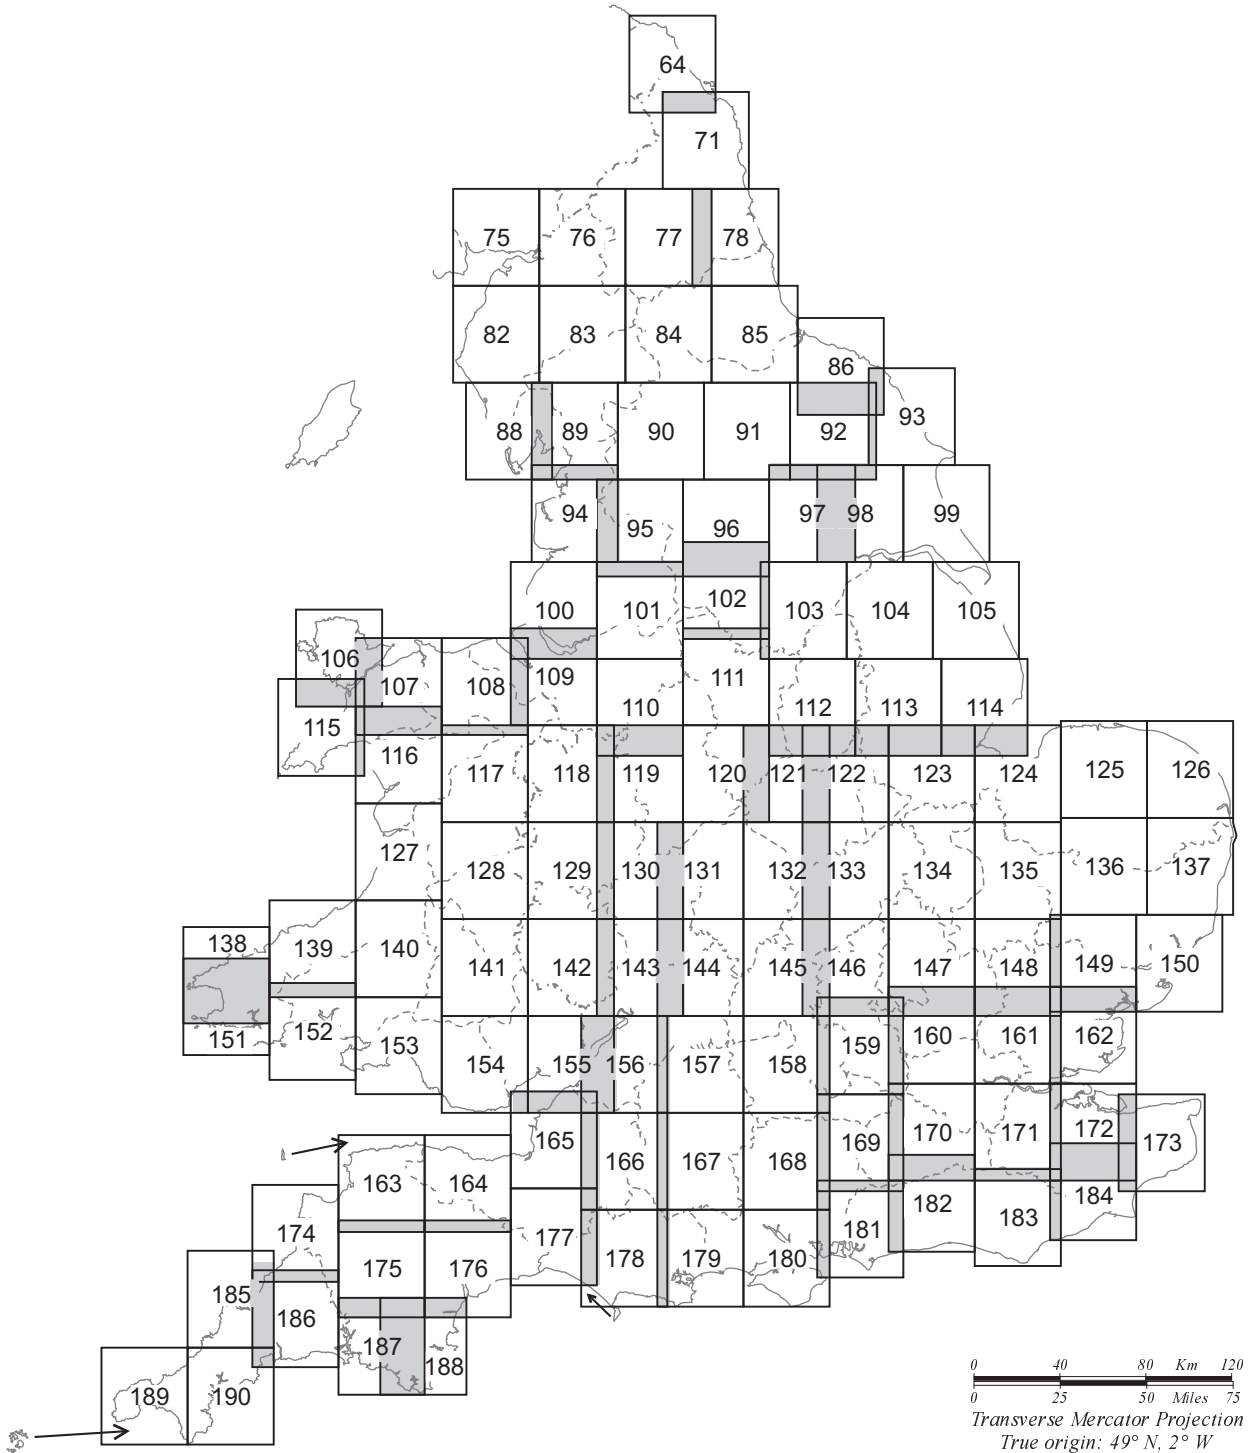

*One-inch
New Popular Edition
map of
Great Britain*

Also known as the Sixth Edition, this was to be a map of Great Britain but only the sheets covering England and Wales were ever published. The layout of sheets 106, 160, 161, 185 and 189 differs slightly from that of the Seventh Series.