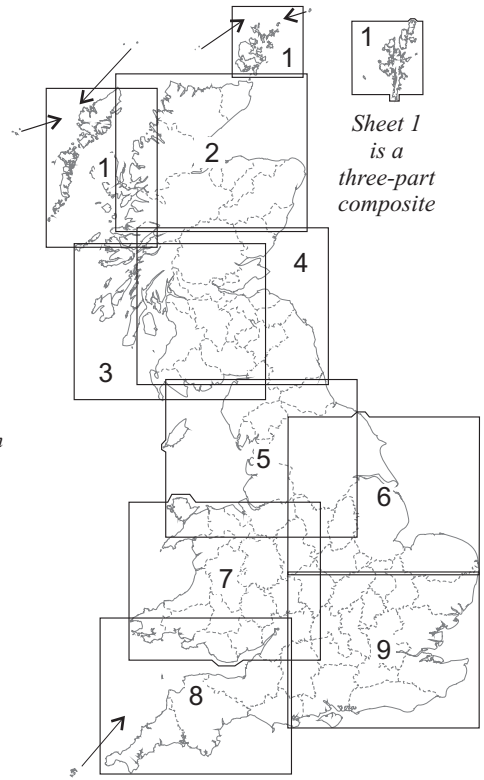

Fifth Series

**1:250,000
maps of
Great Britain**

*Transverse Mercator Projection
True origin: 49° N, 2° W*

Routemaster Series

Travelmaster Series

*Sheet 1 is a 1:625,000 map of Great Britain.
Sheets 7, 8 & 9 are as in the Routemaster Series.*

Road Map Series

*The same layout as the Travelmaster Series,
but with the sheets numbered from 1 to 8.*