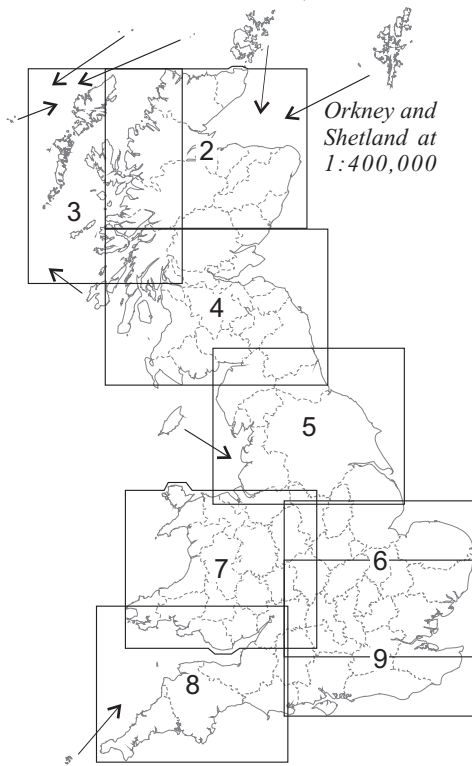

Fifth Series

**1:250,000
maps of
Great Britain**

*Transverse Mercator Projection
True origin: 49° N, 2° W*

Routemaster Series

Travelmaster Series

*Sheet 1 is a 1:625,000 map of Great Britain.
Sheets 7, 8 & 9 are as in the Routemaster Series.*

Road Map Series

*The same layout as the Travelmaster Series,
but with the sheets numbered from 1 to 8.*