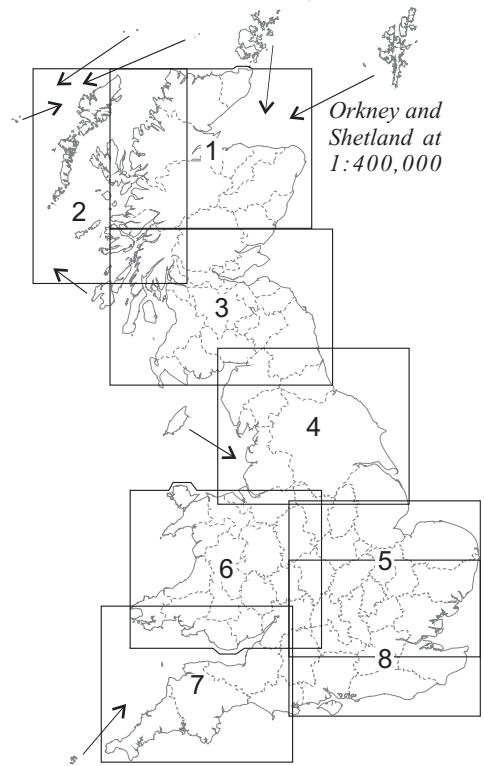

Fifth Series

**1:250,000
maps of
Great Britain**

*Transverse Mercator Projection
True origin: 49° N, 2° W*

Routemaster Series

Travelmaster Series

*Sheet 1 is a 1:625,000 map of Great Britain.
Sheets 7, 8 & 9 are as in the Routemaster Series.*

Road Map Series

*The same layout as the Travelmaster Series,
but with the sheets numbered from 1 to 8.*