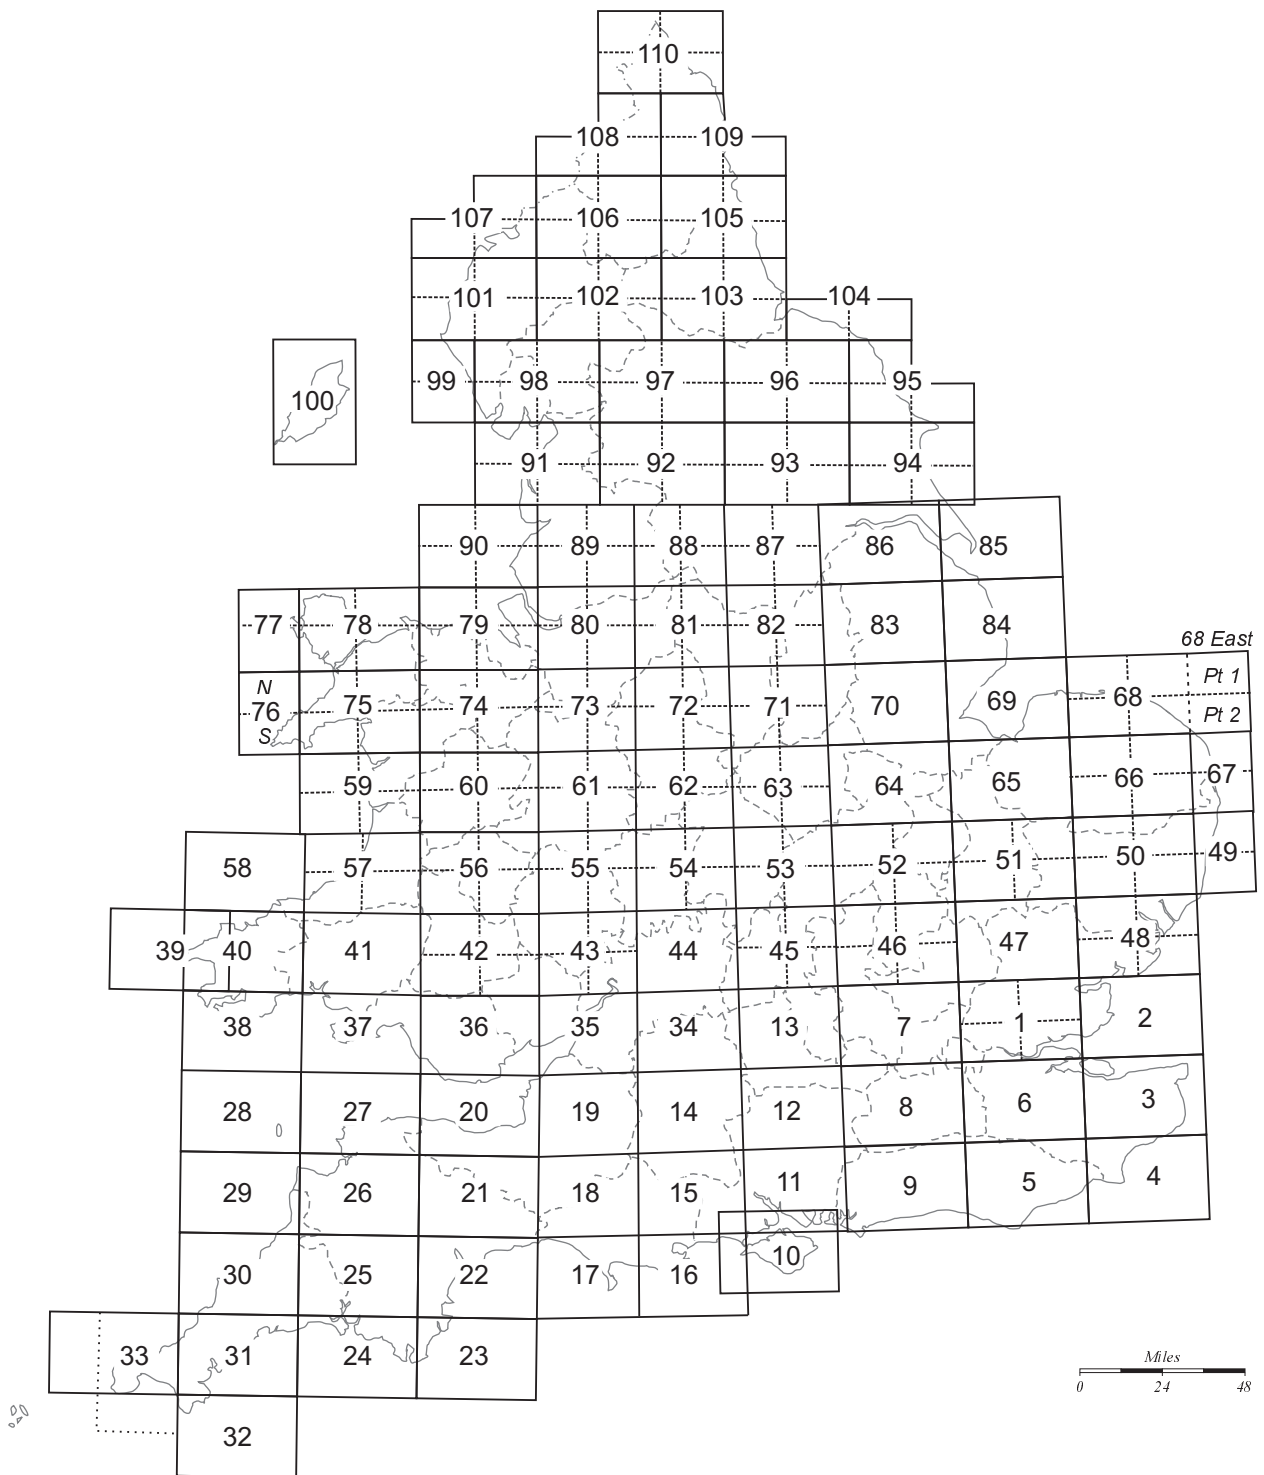

*One-inch Old Series
map of
England and Wales*

Dashed lines indicate sheets issued as quarter sheets, suffixed NW, NE, SW, SE (except as shown). Sheets 1 and 48 were originally published as full sheets. Sheets 43 and 55 were reissued as full sheets. Sheet 33 was reissued in portrait format.